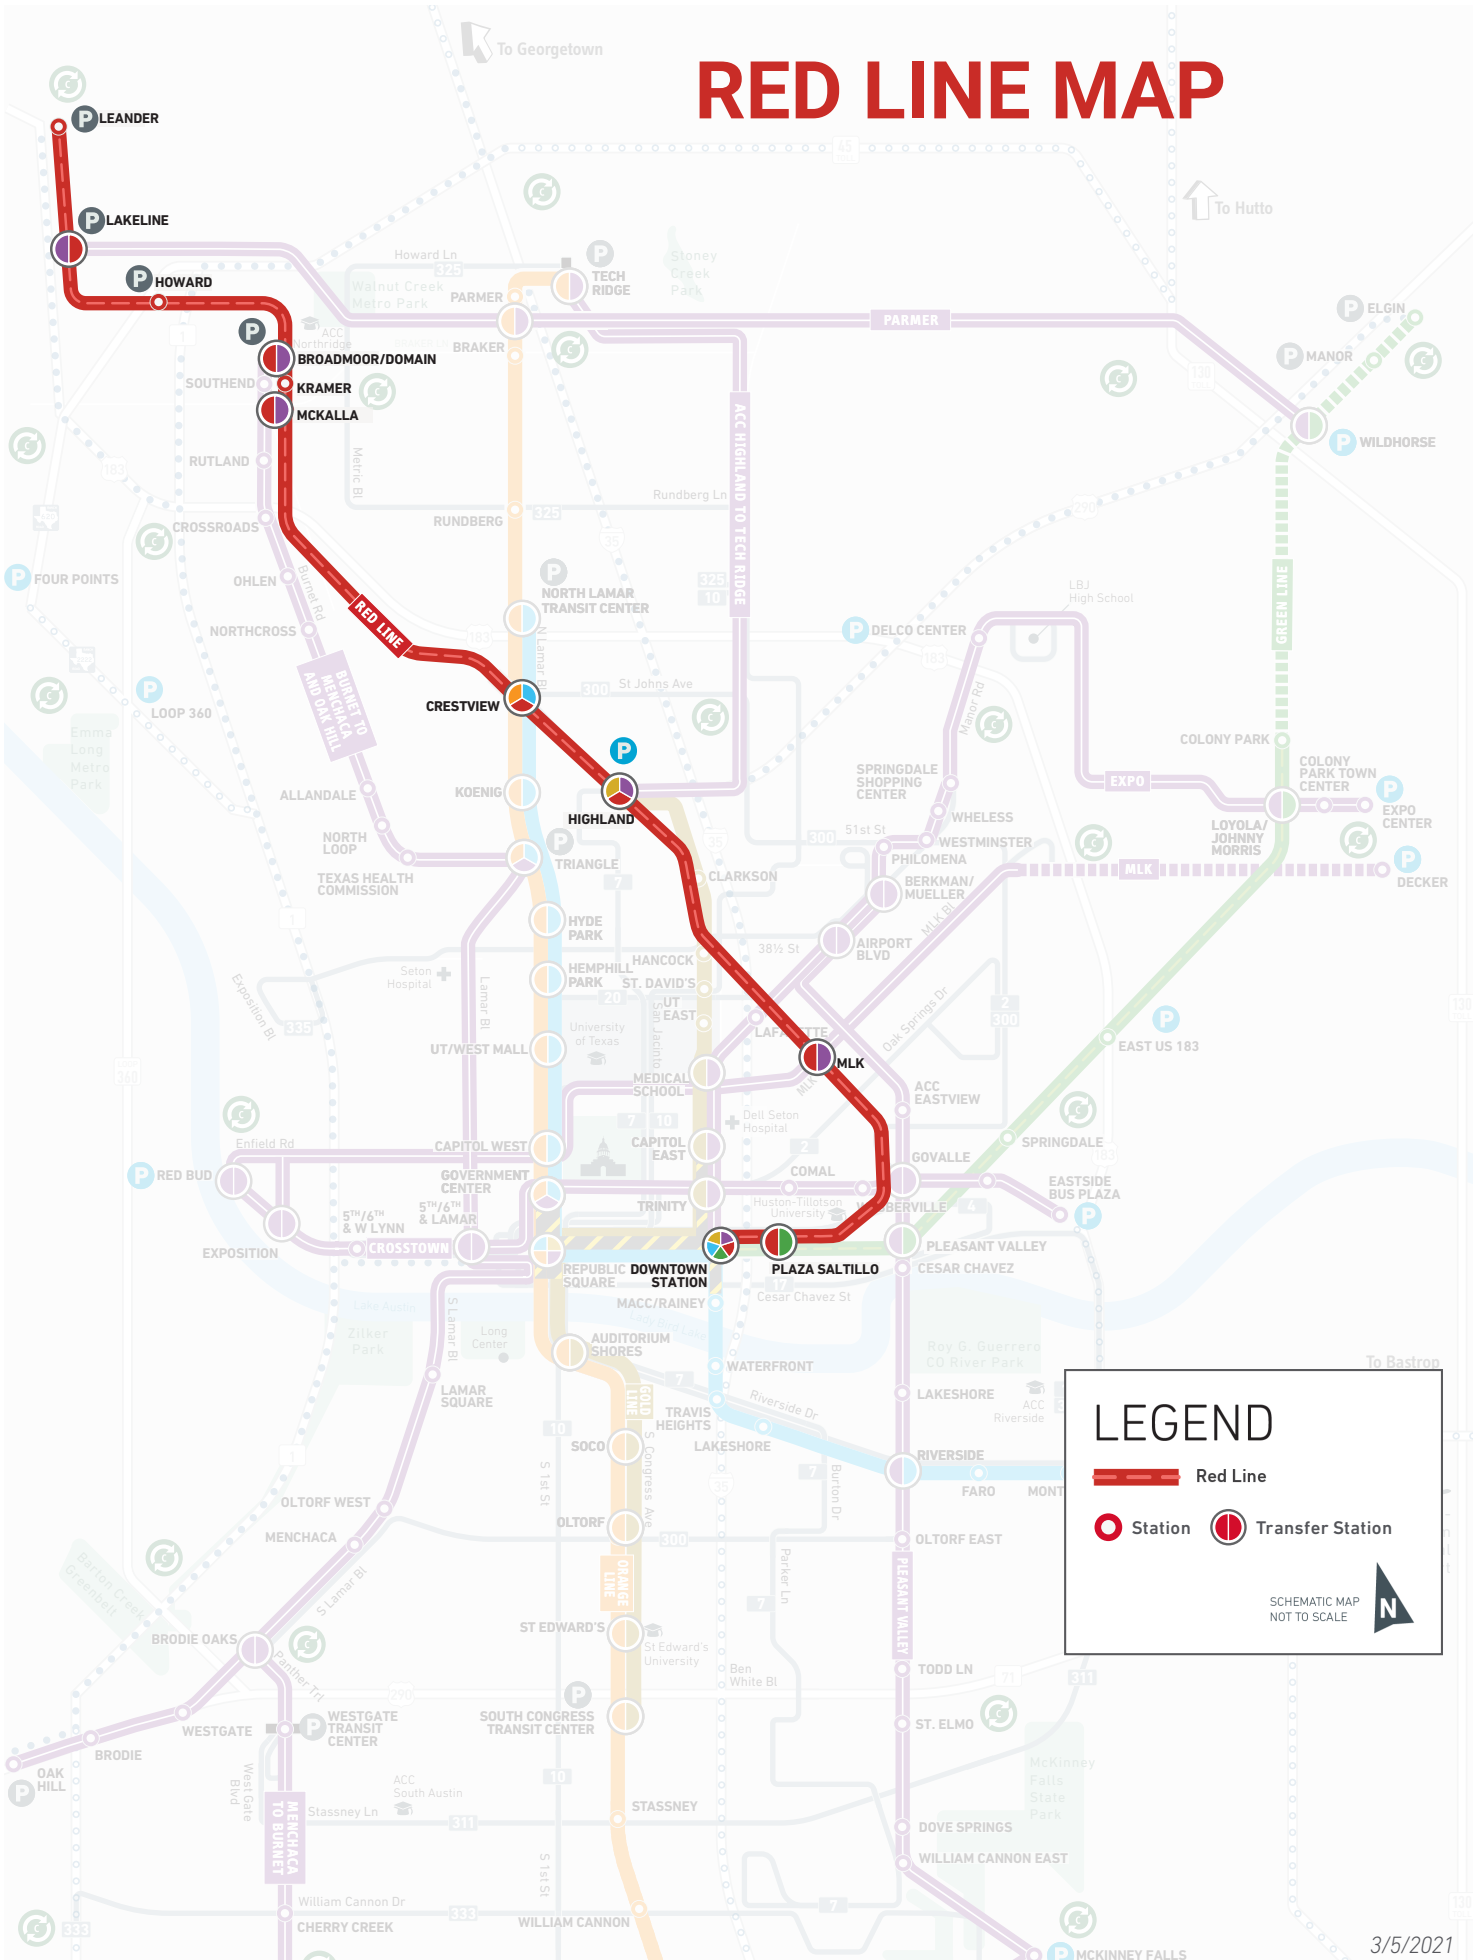

RED LINE MAP

LEGEND

- Red Line
- Station
- Transfer Station

SCHMATIC MAP
NOT TO SCALE